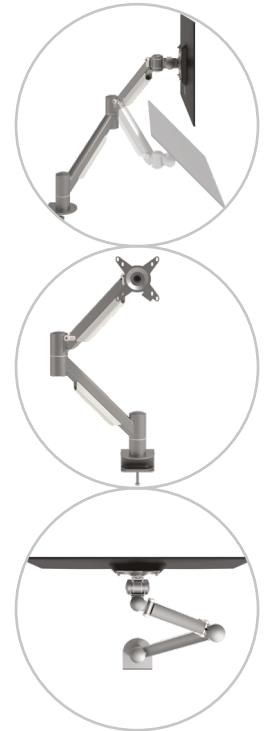

viewmate^x

52.832

Viewmate plus monitor arm - desk 832

This monitor arm lets you move your monitor up or down using just your fingertips, which makes it a breeze for anyone to set it to a comfortable position. It's also maintenance-free and suitable for almost every monitor. An ergonomic design that is robust, cost-effective and easy to use.

- Fitted with an extremely durable steel extension spring
- Dynamic height adjustment range of 340 mm
- Independent depth adjustment
- Integrated cable management
- Main components made of steel
- VESA MIS-D 75 x 75/100 x 100 mm compatible
- Monitor: tilt +90°/-90°, swivel 360°, rotate 360°
- Arm: swivel 360°
- Arm's swivel limiter pre-set to +90°/-90° (can be disabled)
- Weight capacity min. 2 kg - max. 8 kg per monitor
- Monitor size limit: height 1000 mm
- Comes with a desk clamp mount and bolt-through desk mount
- Suitable for a desktop thickness of 5 up to 40 (clamp) or 50 mm (bolt through)

dataflex^x

feeling at work

viewmate ^x

340 mm (13,4")

+90°/-90°

+90°/-90°

360°

1000 mm (39,4")

75 x 75/100 x 100

2 - 8 kg

Viewmate plus monitor arm - desk 832

2017/10/31

52.832

460 x 270 x 320 mm

1 pcs

silver