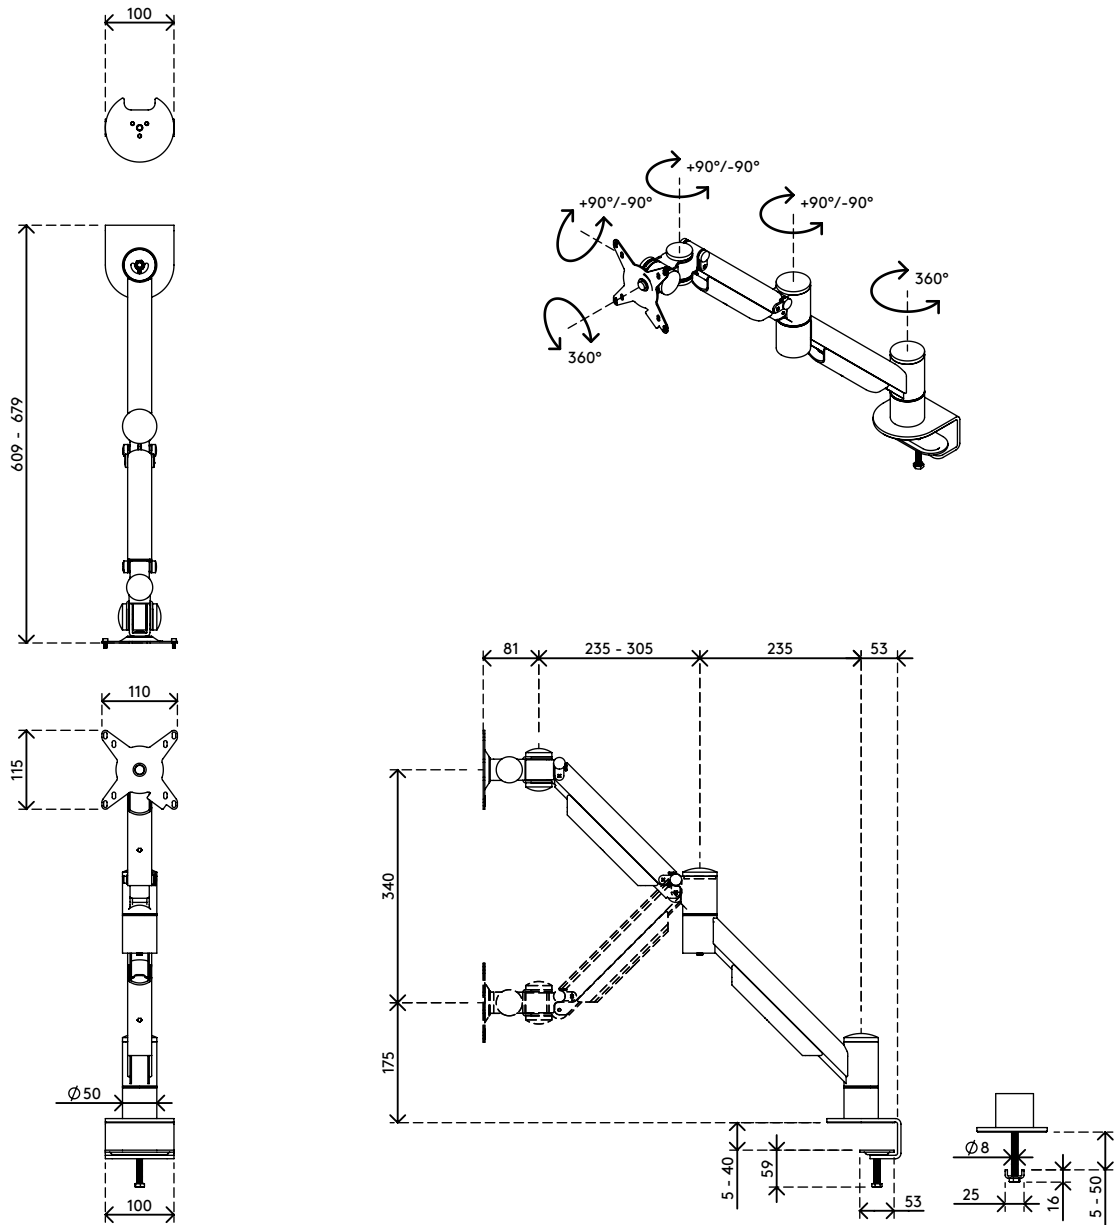

viewmate^x

52.832

Viewmate plus monitor arm - desk 832

This monitor arm lets you move your monitor up or down using just your fingertips, which makes it a breeze for anyone to set it to a comfortable position. It's also maintenance-free and suitable for almost every monitor. An ergonomic design that is robust, cost-effective and easy to use.

- Fitted with an extremely durable steel extension spring
- Dynamic height adjustment range of 340 mm
- Independent depth adjustment
- Integrated cable management
- Main components made of steel
- VESA MIS-D 75 x 75/100 x 100 mm compatible
- Monitor: tilt +90°/-90°, swivel 360°, rotate 360°
- Arm: swivel 360°
- Arm's swivel limiter pre-set to +90°/-90° (can be disabled)
- Weight capacity min. 2 kg - max. 8 kg per monitor
- Monitor size limit: height 1000 mm
- Comes with a desk clamp mount and bolt-through desk mount
- Suitable for a desktop thickness of 5 up to 40 (clamp) or 50 mm (bolt through)

dataflex^x

feeling at work

viewmate ^x

340 mm (13,4")

+90°/-90°

+90°/-90°

360°

1000 mm (39,4")

75 x 75/100 x 100

2 - 8 kg

Viewmate plus monitor arm - desk 832

2017/10/31

52.832

460 x 270 x 320 mm

1 pcs

silver