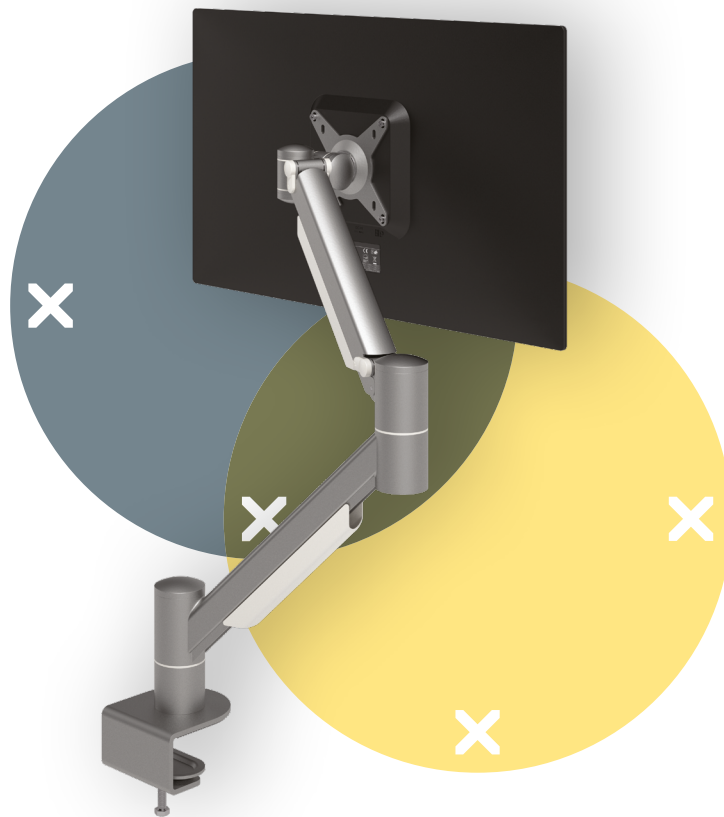

viewmate^x

52.832

Viewmate plus monitor arm - desk 832

This monitor arm lets you move your monitor up or down using just your fingertips, which makes it a breeze for anyone to set it to a comfortable position. It's also maintenance-free and suitable for almost every monitor. An ergonomic design that is robust, cost-effective and easy to use.

- Fitted with an extremely durable steel extension spring
- Dynamic height adjustment range of 340 mm
- Independent depth adjustment
- Integrated cable management
- Main components made of steel
- VESA MIS-D 75 x 75/100 x 100 mm compatible
- Monitor: tilt +90°/-90°, swivel 360°, rotate 360°
- Arm: swivel 360°
- Arm's swivel limiter pre-set to +90°/-90° (can be disabled)
- Weight capacity min. 2 kg - max. 8 kg per monitor
- Monitor size limit: height 1000 mm
- Comes with a desk clamp mount and bolt-through desk mount
- Suitable for a desktop thickness of 5 up to 40 (clamp) or 50 mm (bolt through)

dataflex^x

feeling at work

viewmate ^x

340 mm (13,4")

+90°/-90°

+90°/-90°

360°

1000 mm (39,4")

75 x 75/100 x 100

2 - 8 kg

Viewmate plus monitor arm - desk 832

2017/10/31

52.832

460 x 270 x 320 mm

1 pcs

silver